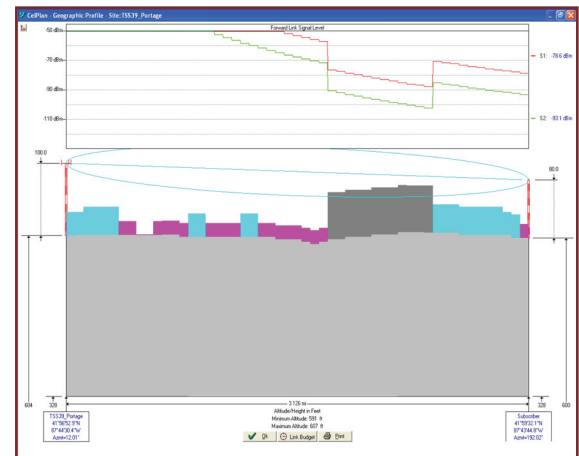

ELAN

Technologies

Inc.

ELAN Network Simulation Analysis

Network Simulation

System Capabilities

Accurate performance analysis, simulation and design ELAN WiMAX/ WiFi network accomplished using advanced network simulation tools

Simulation and Analysis based on:

- Site location
- Antenna type, azimuth and down tilt
- Effective radiated power from the base station
- Channel information and frequency template
- Available morphology and topography

Radio Selection using:

- Coverage and Best Server
- Signal-to-Noise ratio
- Scheme Selection
- Available data rate
- Two-way service availability

ELAN Technologies
14627 Edison Drive
New Lenox, IL 60451